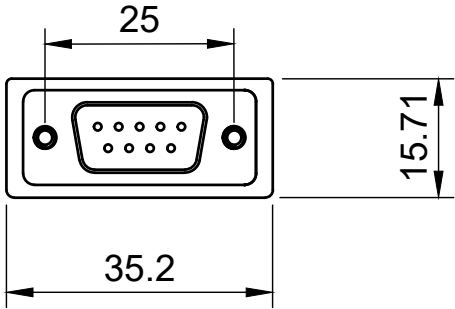

Basic Measurements

	Model #: 765288	
	Drawn by: Leo Pinto	Scale: 1:1
Drawn Date: 6/9/2021	Tolerance: +/- 0.15mm	
Notes:	Contact: support@cablemax.com	
	Web: cablemax.com	
	A4	1/1