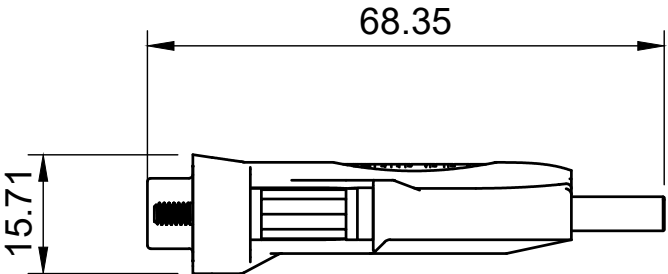

Basic Measurements

	Model #: 765288	
	Drawn by: Leo Pinto	Scale: 1:1
Drawn Date: 6/9/2021	Tolerance: +/- 0.15mm	
Notes:	Contact: support@cablemax.com	
	Web: cablemax.com	
	A4	1/1