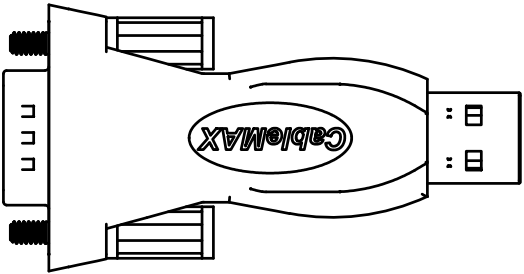

Basic Measurements

	Model #: 765288	
	Drawn by: Leo Pinto	Scale: 1:1
Drawn Date: 6/9/2021	Tolerance: +/- 0.15mm	
Notes:	Contact: support@cablemax.com	
	Web: cablemax.com	
	A4	1/1